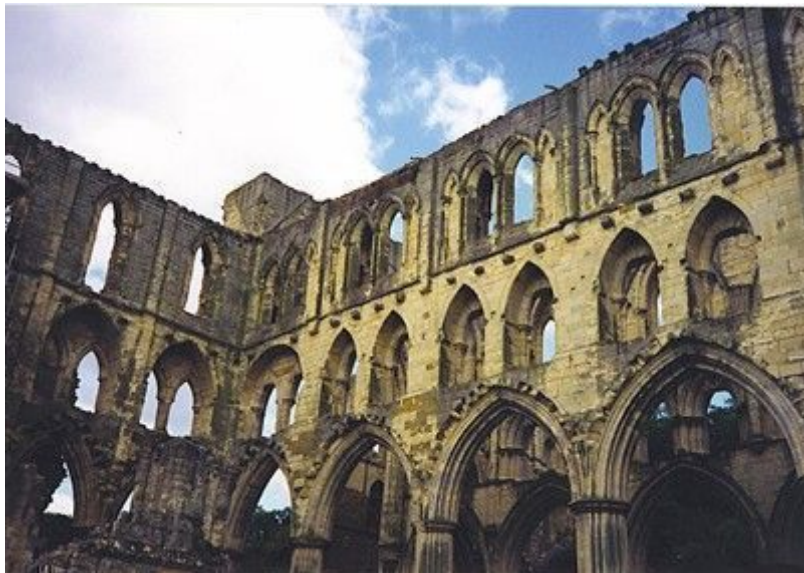

Rievaulx Abbey

Historic Buildings and Monuments, Parks Gardens and Woodlands, Visitor Centres and Museums

Ruins of a Cistercian Abbey in stunning grounds

Contact Details:

Daytime Phone: 01 439 798228

Helmsley
North Yorkshire
YO62 5LB
England