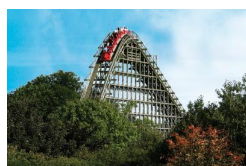

Lightwater Valley Family Theme Park North Yorkshire

Festivals and Events, Lochs Lakes and Waterfalls, Childrens Attractions, Theme Parks

A Theme Park with over 40 rides and attractions for thrill seekers of all ages including Europe's longest roller coaster-The Ultimate.Located near Ripon in North Yorkshire.