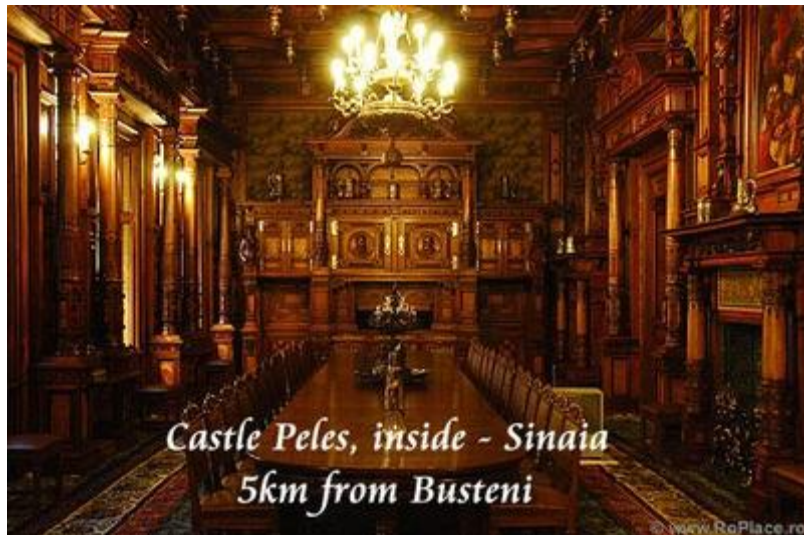

Peles Castle Sinaia Romania

Historic Buildings and Monuments, Parks
Gardens and Woodlands

Considered by many one of the most
beautiful castles in all Europe.

Contact Details:

Daytime Phone: +40 244 310 918