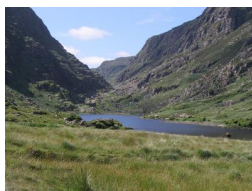

Recommended Attractions

1. Muckross House & Gardens in Killarney National Park

Historic Buildings and Monuments, Parks Gardens and Woodlands

Magnificent Victorian mansion and Gardens

Muckross Village, 00 00, County Kerry, Ireland

2. The Gap of Dunloe

Lochs Lakes and Waterfalls, Nature Reserve, Walking and Climbing

The Gap of Dunloe, hewn two million years ago by giant, slow moving ice is probably the finest example of a glaciated valley in western Europe.