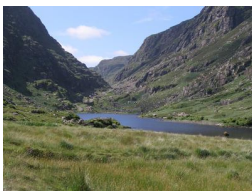

Recommended Attractions

1. Killarney Golf and Fishing Club

Golf, Shooting and Fishing

Killarney Golf and Fishing Club - 3 x 18 hole Courses - overlooking the Killarney Lakes

Killarney Ireland, 00 000, County Kerry, Ireland

Historic Buildings and Monuments, Parks Gardens and Woodlands

Magnificent Victorian mansion and Gardens

Muckross Village, 00 00, County Kerry, Ireland

4. The Gap of Dunloe

Lochs Lakes and Waterfalls, Nature Reserve, Walking and Climbing

The Gap of Dunloe, hewn two million years ago by giant, slow moving ice is probably the finest example of a glaciated valley in western Europe.

Killarney, 00 000, County Kerry, Ireland

More Information

For more information, you can find us under ref.nr. 66181 on LovetoEscape.com