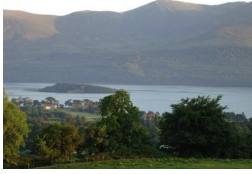

Facilities:

- **Suitable For:**
Short Breaks

Room Details:

5 Bedrooms

About Killarney and County Kerry

The Eclipse Centre Holiday Homes & Activity Centre is in Killarney Kerry, Ireland. The address is Dromore Old, Blackwater Bridge, Killarney County Kerry.

Recommended Attractions

1. Killarney Golf and Fishing Club

Golf, Shooting and Fishing

Killarney Golf and Fishing Club - 3 x 18 hole Courses - overlooking the Killarney Lakes

Killarney Ireland, 00 000, County Kerry, Ireland

2. Ross Castle

Historic Buildings and Monuments

century towerhouse and is a typical example of the stronghold of an Irish chieftain in the Middle Ages

Killarney, IRE, County Kerry, Ireland

3. Muckross House & Gardens in Killarney National Park

The Gap of Dunloe, hewn two million years ago by giant, slow moving ice is probably the finest example of a glaciated valley in western Europe.

Killarney, 00 000, County Kerry, Ireland

More Information

For more information, you can find us under ref.nr. 66277 on LovetoEscape.com