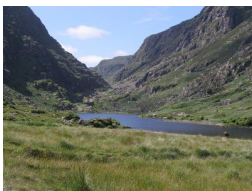

Recommended Attractions

1. Killarney Golf and Fishing Club

Golf, Shooting and Fishing

Killarney Golf and Fishing Club - 3 x 18 hole Courses - overlooking the Killarney Lakes

Killarney Ireland, 00 000, County Kerry, Ireland

Historic Buildings and Monuments, Parks Gardens and Woodlands

Magnificent Victorian mansion and Gardens

Muckross Village, 00 00, County Kerry, Ireland

4. The Gap of Dunloe

Lochs Lakes and Waterfalls, Nature Reserve, Walking and Climbing

The Gap of Dunloe, hewn two million years ago by giant, slow moving ice is probably the finest example of a glaciated valley in western Europe.

Killarney, 00 000, County Kerry, Ireland

More Information

For more information, you can find us under ref.nr. 66277 on LovetoEscape.com