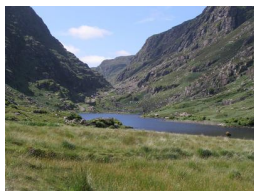

Recommended Attractions

1. Killarney Golf and Fishing Club

Golf, Shooting and Fishing

Killarney Golf and Fishing Club - 3 x 18 hole Courses - overlooking the Killarney Lakes

Killarney Ireland, 00 000, County Kerry, Ireland

Historic Buildings and Monuments, Parks Gardens and Woodlands

Magnificent Victorian mansion and Gardens

Muckross Village, 00 00, County Kerry, Ireland

4. The Gap of Dunloe

Lochs Lakes and Waterfalls, Nature Reserve, Walking and Climbing

The Gap of Dunloe, hewn two million years ago by giant, slow moving ice is probably the finest example of a glaciated valley in western Europe.

Killarney, 00 000, County Kerry, Ireland

More Information

For more information, you can find us under ref.nr. 66443 on LovetoEscape.com