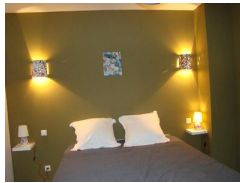

My 19th century house is located in the heart of the Beaujolais, on the town of Belleville. Access is quick and easy since we are located 5 minutes from the motorway exit. You will also be offered if you want a glass of Beaujolais (home production).

Facilities:

- **Catering:**
  Breakfast, Evening Meals, Lunches
- **Communications:**
  Mobile Network Coverage, Wifi
- **Disabled:**
  Ground Floor Bathroom, Ground Floor Bedroom, Ground Floor WC
- **Indoor Facilities:**
  Drying Facilities, Laundry Facilities
- **Outside Area:**
  Childrens Play Area, Private Garden, Private Parking
- **Room Features:**
  Hair-dryer
- **Special:**
  Highchairs Available
- **Standard:**
  Very Good
- **Suitable For:**
  Elderly, Families, Romantic getaways, Short Breaks, Special Occasions

Room Details:

Sleeps: 14

2 En-Suite Double Rooms

1 En-Suite Family Room

1 Triple Room

4 Bathrooms

Features and Memberships:

★★