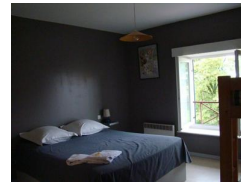

My 19th century house is located in the heart of the Beaujolais, on the town of Belleville. Access is quick and easy since we are located 5 minutes from the motorway exit. You will also be offered if you want a glass of Beaujolais (home production).

Facilities:

- **Catering:**
  Breakfast, Evening Meals, Lunches
- **Communications:**
  Mobile Network Coverage, Wifi
- **Disabled:**
  Ground Floor Bathroom, Ground Floor Bedroom, Ground Floor WC
- **Indoor Facilities:**
  Drying Facilities, Laundry Facilities
- **Outside Area:**
  Childrens Play Area, Private Garden, Private Parking
- **Room Features:**
  Hair-dryer
- **Special:**
  Highchairs Available
- **Standard:**
  Very Good
- **Suitable For:**
  Elderly, Families, Romantic getaways, Short Breaks, Special Occasions

Room Details:

Sleeps: 14

2 En-Suite Double Rooms

1 En-Suite Family Room

1 Triple Room

4 Bathrooms

Features and Memberships:

★★