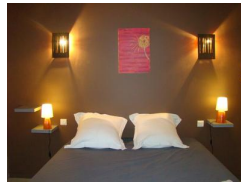

My 19th century house is located in the heart of the Beaujolais, on the town of Belleville. Access is quick and easy since we are located 5 minutes from the motorway exit. You will also be offered if you want a glass of Beaujolais (home production).

Facilities:

- **Catering:**
  Breakfast, Evening Meals, Lunches
- **Communications:**
  Mobile Network Coverage, Wifi
- **Disabled:**
  Ground Floor Bathroom, Ground Floor Bedroom, Ground Floor WC
- **Indoor Facilities:**
  Drying Facilities, Laundry Facilities
- **Outside Area:**
  Childrens Play Area, Private Garden, Private Parking
- **Room Features:**
  Hair-dryer
- **Special:**
  Highchairs Available
- **Standard:**
  Very Good
- **Suitable For:**
  Elderly, Families, Romantic getaways, Short Breaks, Special Occasions

Room Details:

Sleeps: 14

2 En-Suite Double Rooms

1 En-Suite Family Room

1 Triple Room

4 Bathrooms

Features and Memberships:

★★