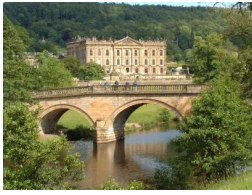

About Hathersage Hope Valley and Derbyshire

Sladen lodge is a 5 minute walk from the center of Hathersage. A regular bus service stops at the bottom of the drive and a train station 10 minutes away can help you adventure through the Peak District.

Recommended Attractions

1. Chatsworth House

Historic Buildings and Monuments, Parks Gardens and Woodlands, Childrens Attractions, Zoos Farms and Wildlife Parks

Historic stately home

Bakewell, DE45 1PP, Derbyshire, England