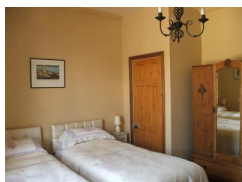

Myrtle Villa Bed And Breakfast

Corsham
Wiltshire
SN13 9DG
England

1 En-Suite Double Room

1 En-Suite Single Room

1 En-Suite Twin Room

£ 30.00 - £ 35.00 pppn

Myrtle Villa Bed And Breakfast, Guest House, B&B in Corsham, Wiltshire. For more information on Myrtle Villa Bed And Breakfast, Corsham Guest House, B&B please click on the link below.