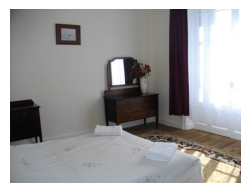

## Le Pelateau Bed Breakfast gite Accommodation

Le Pelateau  
Le Bourg  
Montgibaud  
Correze  
19210  
France

**Sleeps: 9**

**2 En-Suite Double Rooms**

**1 En-Suite Family Room**

**3 Bathrooms**

**€ 50.00 - € 70.00 per night**

Welcoming Le Pelateau B&B/Gite accommodation is situated in the beautiful village of Montgibaud, located in the Correze nestled just below the border of the Haute-Vienne in the Limousin.

**Alison Hemming**