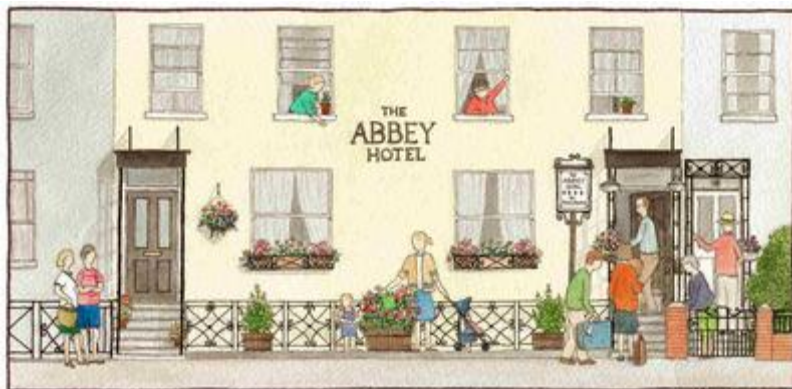

The Abbey Hotel B&B Accommodation Cheltenham

14-16 Bath Parade
Cheltenham
Gloucestershire
GL53 7HN
England

8 En-Suite Double Rooms

2 En-Suite Family Rooms

3 En-Suite Single Rooms

£ 42.00 - £ 100.00 per night