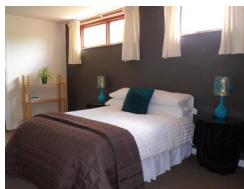

Hillside Bed & Breakfast Newry County Down Ireland

Hillside Bed & Breakfast
1 Rock Rd
Newry
County Down
BT34 1PL
Ireland

Sleeps: 8

3 En-Suite Double Rooms

1 En-Suite Twin Room

4 Bathrooms

£ 29.50 - £ 39.50 pppn

Hillside Bed & Breakfast provides 4 tastefully decorated, comfortable, ensuite bedrooms and is located in the beautiful countryside of County Down, in Northern Ireland, with stunning views of Slieve Gullion, yet just minutes from Newry city centre.