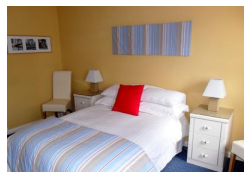

Hillside Bed & Breakfast Newry County Down Ireland

Hillside Bed & Breakfast
1 Rock Rd
Newry
County Down
BT34 1PL
Ireland

Sleeps: 8

3 En-Suite Double Rooms

1 En-Suite Twin Room

4 Bathrooms

£ 29.50 - £ 39.50 pppn

Hillside Bed & Breakfast provides 4 tastefully decorated, comfortable, ensuite bedrooms and is located in the beautiful countryside of County Down, in Northern Ireland, with stunning views of Slieve Gullion, yet just minutes from Newry city centre.