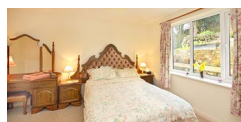

## Worzel Cottage Self Catering in Exmoor National Park

Dulverton  
Somerset  
TA22 9QQ  
England

**Sleeps: 4**

**2 En-Suite Double Rooms**

**1 Bathroom**

**£ 290.00 - £ 450.00 per week**

Lovely ground floor comfortable holiday accommodation for 4 people on Scatterbrook Farm near Dulverton on Exmoor. Available all year. Central heating. Good views. Quiet rural location for a relaxing holiday.