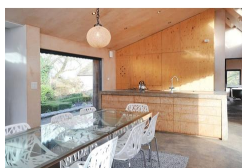

SkyFall Farm Large Self Catering Accommodation in Somerset

Bath
Somerset
BA1
England

- Sleeps: 16**
- 2 En-Suite Double Rooms**
- 1 Family Room**
- 3 Twin Rooms**
- 4 Bathrooms**

£ 800.00 - £ 3,250.00 per week

This wonderful house is one in a million. Unique, stylish, and contemporary. Down a tiny country lane in a peaceful rural valley, the farmhouse is in a georgous location only 10 minutes drive from central Bath. Sleeps 16 people in 6 bedrooms.