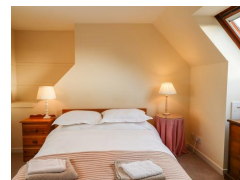

Newlands Cottage

Archiestown
Moray Region
AB38 7RB
Scotland

Sleeps: 8

1 Double Room

2 Twin Rooms

2 Bathrooms

£ 464.00 - £ 1,479.00 per week

This detached cottage is located in the Moray village of Archiestown and can sleep eight people in four bedrooms. Archiestown is a pretty Morayshire village to the north of the River Spey.