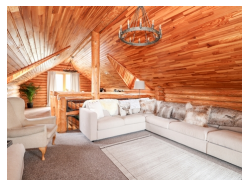

10 Duck Lake

Tattershall
Bedfordshire
LN4 4LR
England

Sleeps: 8

2 Single Rooms

1 Twin Room

2 Bathrooms

£ 831.00 - £ 2,861.00 per week

This detached lodge rests in Lincolnshire and can sleep eight people in three bedrooms.