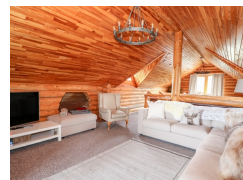

10 Duck Lake

Tattershall
Bedfordshire
LN4 4LR
England

Sleeps: 8

2 Single Rooms

1 Twin Room

2 Bathrooms

£ 831.00 - £ 2,861.00 per week

This detached lodge rests in Lincolnshire and can sleep eight people in three bedrooms.