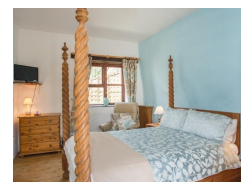

Billy's Barn

Bradworthy
EX22 7TW
England

Sleeps: 4

2 Bedrooms

2 Bathrooms

£ 342.00 - £ 1,122.00 per week

This lovely barn conversion is on one level and is situated in the Devon village of Bradworthy and can sleep four people in two bedrooms.