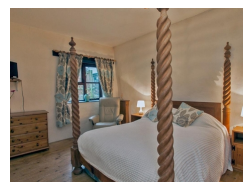

Billy's Barn

Bradworthy
EX22 7TW
England

Sleeps: 4

2 Bedrooms

2 Bathrooms

£ 342.00 - £ 1,122.00 per week

This lovely barn conversion is on one level and is situated in the Devon village of Bradworthy and can sleep four people in two bedrooms.