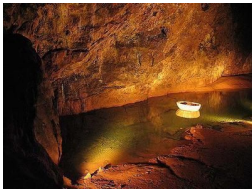

Dulverton, TA22 9HL, Somerset, England

 **Highly Recommended by Cannards Grave Farmhouse B&B Somerset!**

2. Wells Cathedral

Historic Buildings and Monuments

A peaceful and joyful cathedral - prayer in stone and glass

Wells, BA5 2UE, Somerset, England

3. Wookey Hole Caves

Visitor Centres and Museums, Childrens Attractions

Famous caves and much much more!

Wookey Hole, Somerset, Somerset, England

4. Cheddar Gorge and Caves