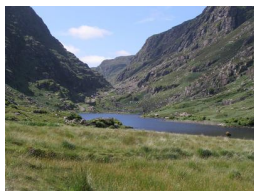

Recommended Attractions

1. Killarney Golf and Fishing Club

Golf, Shooting and Fishing

Killarney Golf and Fishing Club - 3 x 18 hole Courses - overlooking the Killarney Lakes

Killarney Ireland, 00 000, County Kerry, Ireland

Historic Buildings and Monuments, Parks Gardens and Woodlands

Magnificent Victorian mansion and Gardens

Muckross Village, 00 00, County Kerry, Ireland

4. The Gap of Dunloe

Lochs Lakes and Waterfalls, Nature Reserve, Walking and Climbing

The Gap of Dunloe, hewn two million years ago by giant, slow moving ice is probably the finest example of a glaciated valley in western Europe.

Killarney, 00 000, County Kerry, Ireland

More Information

For more information, you can find us under ref.nr. 66277 on LovetoEscape.com