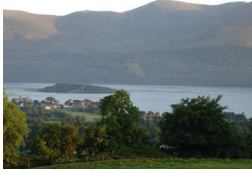

Facilities:

- **Suitable For:**
Romantic getaways

Room Details:

26 Bedrooms

About Ballyferriter and County Kerry

The Hotel Ceann Sibeal is in Ballyferriter Kerry, Ireland. The address is Clogher, Ballyferriter County Kerry.

Recommended Attractions

1. Killarney Golf and Fishing Club

Golf, Shooting and Fishing

Killarney Golf and Fishing Club - 3 x 18 hole Courses - overlooking the Killarney Lakes

Killarney Ireland, 00 000, County Kerry, Ireland

2. Ross Castle

Historic Buildings and Monuments

century towerhouse and is a typical example of the stronghold of an Irish chieftain in the Middle Ages

Killarney, IRE, County Kerry, Ireland

3. Muckross House & Gardens in Killarney National Park

The Gap of Dunloe, hewn two million years ago by giant, slow moving ice is probably the finest example of a glaciated valley in western Europe.

Killarney, 00 000, County Kerry, Ireland

More Information

For more information, you can find us under ref.nr. 66384 on LovetoEscape.com