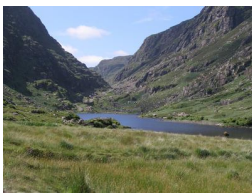

Recommended Attractions

1. Killarney Golf and Fishing Club

Golf, Shooting and Fishing

Killarney Golf and Fishing Club - 3 x 18 hole Courses - overlooking the Killarney Lakes

Killarney Ireland, 00 000, County Kerry, Ireland

Historic Buildings and Monuments, Parks Gardens and Woodlands

Magnificent Victorian mansion and Gardens

Muckross Village, 00 00, County Kerry, Ireland

4. The Gap of Dunloe

Lochs Lakes and Waterfalls, Nature Reserve, Walking and Climbing

The Gap of Dunloe, hewn two million years ago by giant, slow moving ice is probably the finest example of a glaciated valley in western Europe.

Killarney, 00 000, County Kerry, Ireland

More Information

For more information, you can find us under ref.nr. 66384 on LovetoEscape.com