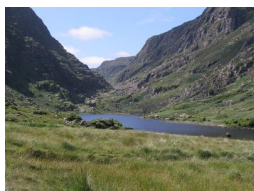

1. Killarney Golf and Fishing Club

Golf, Shooting and Fishing

Killarney Golf and Fishing Club - 3 x 18 hole Courses - overlooking the Killarney Lakes

Killarney Ireland, 00 000, County Kerry, Ireland

2. The Gap of Dunloe

Lochs Lakes and Waterfalls, Nature Reserve, Walking and Climbing

The Gap of Dunloe, hewn two million years ago by giant, slow moving ice is probably the finest example of a glaciated valley in western Europe.