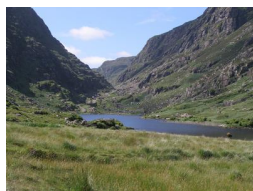

### 1. Muckross House & Gardens in Killarney National Park

*Historic Buildings and Monuments, Parks Gardens and Woodlands*

Magnificent Victorian mansion and Gardens

Muckross Village, 00 00, County Kerry, Ireland

### 2. The Gap of Dunloe

*Lochs Lakes and Waterfalls, Nature Reserve, Walking and Climbing*

The Gap of Dunloe, hewn two million years ago by giant, slow moving ice is probably the finest example of a glaciated valley in western Europe.