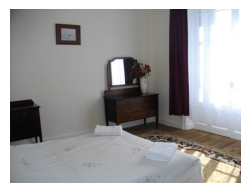

Le Pelateau Bed Breakfast gite Accommodation

Le Pelateau
Le Bourg
Montgibaud
Correze
19210
France

Sleeps: 9

2 En-Suite Double Rooms

1 En-Suite Family Room

3 Bathrooms

€ 50.00 - € 70.00 per night

Welcoming Le Pelateau B&B/Gite accommodation is situated in the beautiful village of Montgibaud, located in the Correze nestled just below the border of the Haute-Vienne in the Limousin.