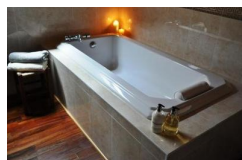

Chalet Le Dragon Large Self Catering French Alps

La Chapelle d'Abondance
Haute-Savoie
74360
France

Sleeps: 10

5 En-Suite Double Rooms

2 Family Rooms

4 Bathrooms

£ 35.00 - £ 150.00 pppn

CHALET LE DRAGON is nestled on the mountain side in the beautiful town of La Chapelle d'Abondance and is less than 10 minutes walk from many restaurants and apres ski bars. It stands opposite the main connecting ski lift to the Portes du Soleil.