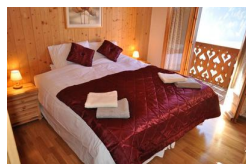

Chalet Le Dragon Large Self Catering French Alps

La Chapelle d'Abondance
Haute-Savoie
74360
France

Sleeps: 10

5 En-Suite Double Rooms

2 Family Rooms

4 Bathrooms

£ 35.00 - £ 150.00 pppn

CHALET LE DRAGON is nestled on the mountain side in the beautiful town of La Chapelle d'Abondance and is less than 10 minutes walk from many restaurants and apres ski bars. It stands opposite the main connecting ski lift to the Portes du Soleil.