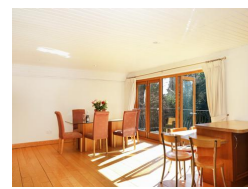

Abbots Wood Self Catering Accommodation Netley Abbey South of England >

Netley Abbey
Hampshire
SO31 5HB
England

Sleeps: 12

5 Double Rooms

1 Family Room

5 Bathrooms

£ 2,459.00 - £ 7,222.00 per week

This impressive, detached holiday home is situated in Netley Abbey near Southampton, sleeps twelve people in five bedrooms, one super king-size double, one king-size double, two doubles and a family room with two double beds.