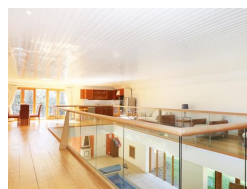

Abbots Wood Self Catering Accommodation Netley Abbey South of England >

Netley Abbey
Hampshire
SO31 5HB
England

Sleeps: 12

5 Double Rooms

1 Family Room

5 Bathrooms

£ 2,459.00 - £ 7,222.00 per week

This impressive, detached holiday home is situated in Netley Abbey near Southampton, sleeps twelve people in five bedrooms, one super king-size double, one king-size double, two doubles and a family room with two double beds.