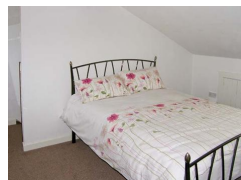

Hendre Aled Cottage 3

Llansannan
County of Conwy
LL16 5LN
Wales

Sleeps: 2

1 Double Room

1 Bathroom

£ 230.00 - £ 869.00 per week

This end-terrace cottage is set close to the rural village of Llansannan and sleeps two people in one bedroom.