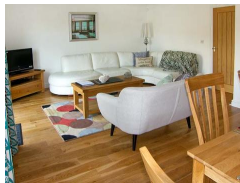

## Curlew

Milford Haven  
Pembrokeshire  
SA73 1DJ  
Wales

**Sleeps: 6**

**1 Double Room**

**2 Twin Rooms**

**3 Bathrooms**

**£ 552.00 - £ 3,152.00 per week**

This fabulous waterside property sleeps six people in three bedrooms, overlooking the tidal estuary in Black Bridge near Milford Haven.