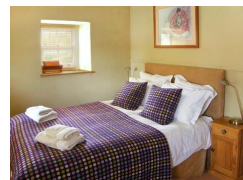

## Laburnham Cottage

Cresswell Quay  
Pembrokeshire  
SA68 0TE  
Wales

**Sleeps: 4**

**1 Double Room**

**1 Bathroom**

**£ 342.00 - £ 2,158.00 per week**

This semi-detached cottage, attached to the owner's home, is located on the edge of the tidal estuary in Cresswell Quay, Pembrokeshire and sleeps four people in two bedrooms.