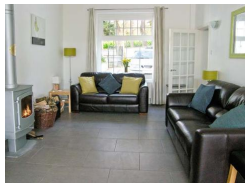

Mountain View

Conwy
County of Conwy
LL32 8HL
Wales

Sleeps: 5

2 Double Rooms

1 Single Room

2 Bathrooms

£ 398.00 - £ 1,335.00 per week

This semi-detached, rural cottage is close to the town of Conwy and can sleep up to five people in three bedrooms.