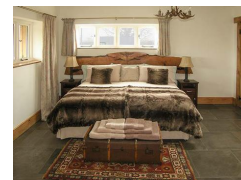

The Lodge

Saughall
Cheshire
CH1 6DE
Wales

Sleeps: 3

1 Double Room

1 Bathroom

£ 333.00 - £ 875.00 per week

This detached cottage is located in Saughall near to Chester and can sleep three people in one bedroom.