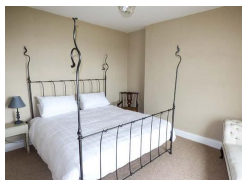

Sea View Apartment

Llanfairfechan
County of Conwy
LL33 0BY
Wales

Sleeps: 6

2 Double Rooms

1 Twin Room

2 Bathrooms

£ 365.00 - £ 2,215.00 per week

A fabulous, two-storey penthouse apartment on the seafront in Llanfairfechan, North Wales, with three bedrooms accommodating up to six people.