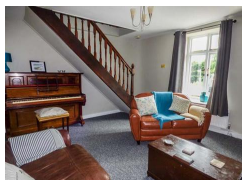

Corner Cottage

Reynoldston
Swansea
SA3 1AD
Wales

Sleeps: 6

1 Double Room

2 Twin Rooms

2 Bathrooms

£ 395.00 - £ 1,442.00 per week

Sleeping up to six people, this semi-detached cottage is in the village of Reynoldston, 12 miles from Swansea.