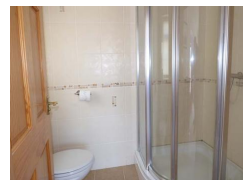

Smithy Cottage

Cemaes Bay
Anglesey
LL67 0HY
Wales

Sleeps: 2

1 Double Room

1 Bathroom

£ 503.00 - £ 1,281.00 per week

This semi-detached cottage is in the village of Cemaes Bay near to Amlwch and can sleep two people in one bedroom.