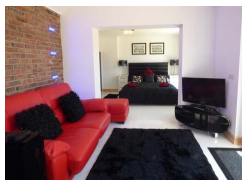

Smithy Cottage

Cemaes Bay
Anglesey
LL67 0HY
Wales

Sleeps: 2

1 Double Room

1 Bathroom

£ 503.00 - £ 1,281.00 per week

This semi-detached cottage is in the village of Cemaes Bay near to Amlwch and can sleep two people in one bedroom.