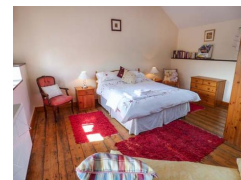

## Ystabl - Stable

Betws Yn Rhos  
County of Conwy  
LL22 8AD  
Wales

**Sleeps: 2**

**1 Double Room**

**1 Bathroom**

**£ 308.00 - £ 1,115.00 per week**

This semi-detached cottage is set on a working cattle and sheep farm 3 miles from Abergele and sleeps two people in one double bedroom.