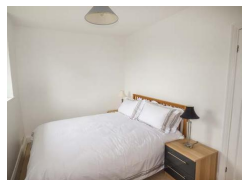

## Groes Newydd Bach

Llandecwyn  
Gwynedd  
LL47 6YR  
Wales

**Sleeps: 2**

**1 Double Room**

**1 Bathroom**

**£ 313.00 - £ 903.00 per week**

This pretty stone-built, semi-detached cottage is set in an elevated, rural location, five miles from Harlech and five miles from Porthmadog in the Snowdonia National Park and can sleep two people in one bedroom.