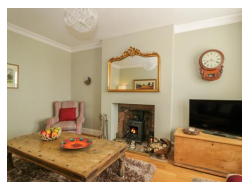

Stapleton Toll

Annan
Dumfries and Galloway
DG12 6RG
Scotland

Sleeps: 6

2 Single Rooms

1 Twin Room

2 Bathrooms

£ 384.00 - £ 1,863.00 per week

This detached cottage rests on the outskirts of Annan, Scotland and can sleep four people in two bedrooms.