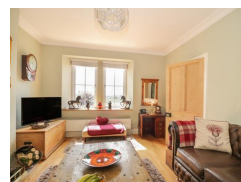

Stapleton Toll

Annan
Dumfries and Galloway
DG12 6RG
Scotland

Sleeps: 6

2 Single Rooms

1 Twin Room

2 Bathrooms

£ 384.00 - £ 1,863.00 per week

This detached cottage rests on the outskirts of Annan, Scotland and can sleep four people in two bedrooms.