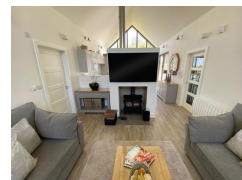

## Wood Sage

Bamburgh  
Bedfordshire  
NE69 7AD  
England

**Sleeps: 6**

**2 Single Rooms**

**1 Twin Room**

**2 Bathrooms**

**£ 899.00 - £ 4,198.00 per week**

This delightful lodge rests on the outskirts of Bamburgh, Northumberland and can sleep six people in three bedrooms.