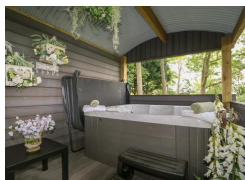

High Rigg Shepherd's Hideaway

Brampton cumbria
Scottish Borders
CA8 9EA
England

Sleeps: 2

1 Bedroom

1 Bathroom

£ 576.00 - £ 1,465.00 per week

This detached shepherd's hut rests in Brampton, Cumbria and can sleep two people in one bedroom.