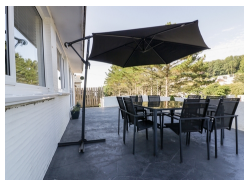

The Cheshire Cat

Looe
Bedfordshire
PL 13 1NY
England

Sleeps: 6

1 Double Room

4 Single Rooms

2 Twin Rooms

1 Bathroom

£ 484.00 - £ 1,727.00 per week