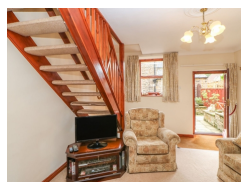

This mid-terrace cottage set in a courtyard development rests in Richmond, North Yorkshire and can sleep four people in two bedrooms.

Contact Details:

Daytime Phone: 01244 356890

More Information

For more information, you can find us under ref.nr. 84023 on LovetoEscape.com