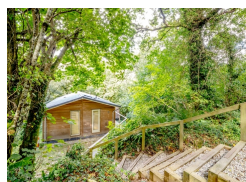

3 Stonerush Valley

Lanreath
PL13 2RW
England

Sleeps: 2

1 Bedroom

2 Bathrooms

£ 608.00 - £ 2,336.00 per week

This secluded lodge can be found in Lanreath, Cornwall and can sleep two people in one bedroom.

Contact Details: