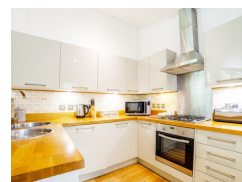

3 Stonerush Valley

Lanreath
PL13 2RW
England

Sleeps: 2

1 Bedroom

2 Bathrooms

£ 608.00 - £ 2,336.00 per week

This secluded lodge can be found in Lanreath, Cornwall and can sleep two people in one bedroom.

Contact Details: