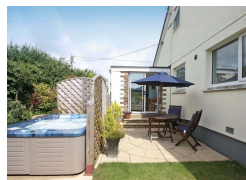

## Respryn

Mevagissey  
PL26 6RF  
England

**Sleeps: 2**

**1 Bedroom**

**1 Bathroom**

**£ 388.00 - £ 1,942.00 per week**

A delightful annexe in the village of Mevagissey, Cornwall, for couples sleeping 2 in 1 bedroom.