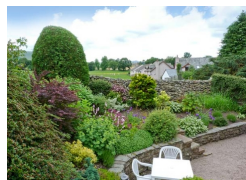

Mews Cottage

Pooley bridge
CA10 2NN
England

Sleeps: 3

1 Double Room

1 Single Room

1 Bathroom

£ 347.00 - £ 1,716.00 per week

This attractive cottage in Pooley Bridge sleeps three people in two bedrooms.