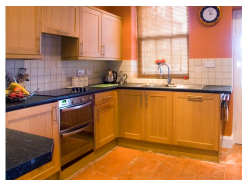

Briarcliffe Cottage

Lindale
Cumbria
LA 11 6UU
England

Sleeps: 6

2 Double Rooms

1 Twin Room

3 Bathrooms

£ 491.00 - £ 1,438.00 per week

A fabulous, stone built, semi-detached cottage, quietly nestling in the traditional Lakeland village of Lindale, on the scenic and largely undiscovered Lakeland Peninsula.