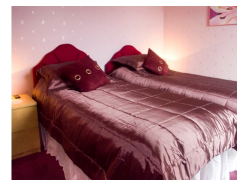

Briarcliffe Cottage

Lindale
Cumbria
LA 11 6UU
England

Sleeps: 6

2 Double Rooms

1 Twin Room

3 Bathrooms

£ 491.00 - £ 1,438.00 per week

A fabulous, stone built, semi-detached cottage, quietly nestling in the traditional Lakeland village of Lindale, on the scenic and largely undiscovered Lakeland Peninsula.