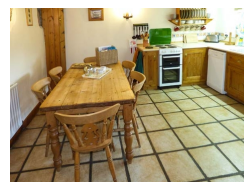

Oak Tree Cottage

Cromford
Derbyshire
DE4 5HN
England

Sleeps: 6

1 Double Room

4 Single Rooms

2 Twin Rooms

2 Bathrooms

£ 426.00 - £ 2,448.00 per week