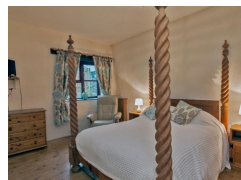

Billy's Barn

Bradworthy
Devon
EX22 7TW
England

Sleeps: 4

2 Bedrooms

2 Bathrooms

£ 342.00 - £ 1,122.00 per week

This lovely barn conversion is on one level and is situated in the Devon village of Bradworthy and can sleep four people in two bedrooms.