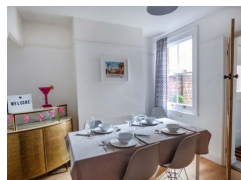

Dutch Cottage

Colchester
Essex
CO1 1EY
England

Sleeps: 4

2 Double Rooms

2 Bathrooms

£ 479.00 - £ 1,317.00 per week

This well-presented mid-terrace cottage is in the centre of Colchester in Essex and can sleep four people in two bedrooms.