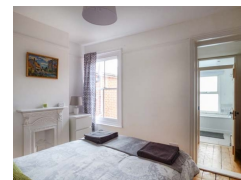

Dutch Cottage

Colchester
Essex
CO1 1EY
England

Sleeps: 4

2 Double Rooms

2 Bathrooms

£ 479.00 - £ 1,317.00 per week

This well-presented mid-terrace cottage is in the centre of Colchester in Essex and can sleep four people in two bedrooms.