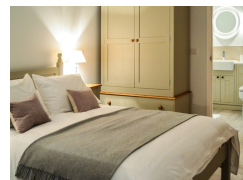

## Rabbit's Warren

Titchfield common  
Hampshire  
PO14 4LN  
England

**Sleeps: 2**

**1 Bedroom**

**1 Bathroom**

**£ 481.00 - £ 1,407.00 per week**

This luxury, contemporary cottage is situated near Titchfield in the South of England and can sleep two people in one bedroom.