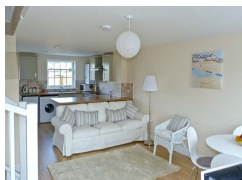

## 4 The Old Post Office Mews

Brading  
Isle of Wight  
PO36 0DQ  
England

**Sleeps: 4**

**1 Double Room**

**2 Single Rooms**

**1 Twin Room**

**2 Bathrooms**

**£ 303.00 - £ 2,004.00 per week**